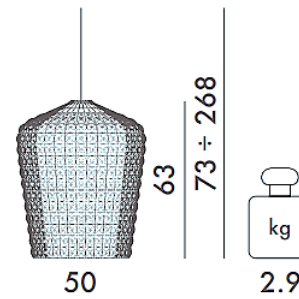

- Brand:* **KARTELL**
- Item type:* Suspended Lamp
- Item code:* 9175/AZ
- Designer:* Ferruccio Laviani
- Color:* Light Blue
- Dimension:* Ø50 x 73+268 cm

*Please click the link for more option and finishes:*